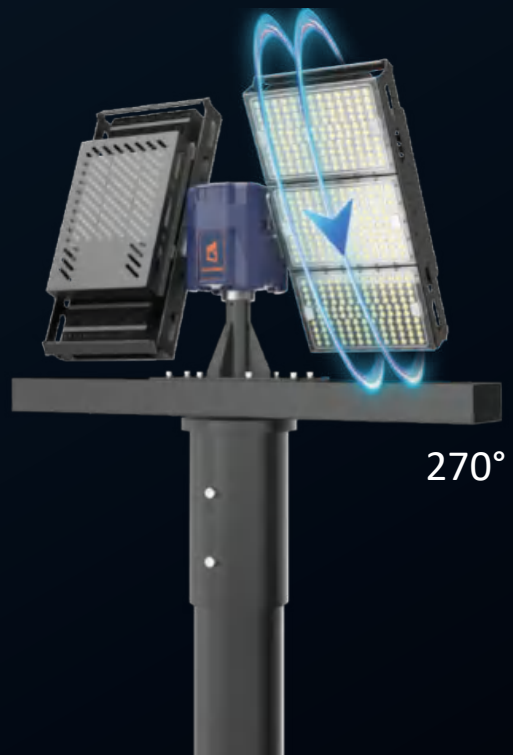

## INTELLIGENT LIGHTING CONTROL

DIFFERENT LIGHTING ANGLES CAN BE FLEXIBLY SELECTED ACCORDING TO ACTUAL NEEDS

1800W  
180 LM/W  
32KG

1200W  
180 LM/W  
24.2KG

600W  
180 LM/W  
16KG

Remote range:  
60 meters (max)

## 360-DEGREE HORIZONTAL ROTATION

Rotate freely in 360 degrees horizontal direction, instantly rotate/stop with remote commands.

360°

## 270-DEGREE VERTICAL ROTATION

Rotates up to 270 degrees up and down, precisely pointing to any target position.

270°