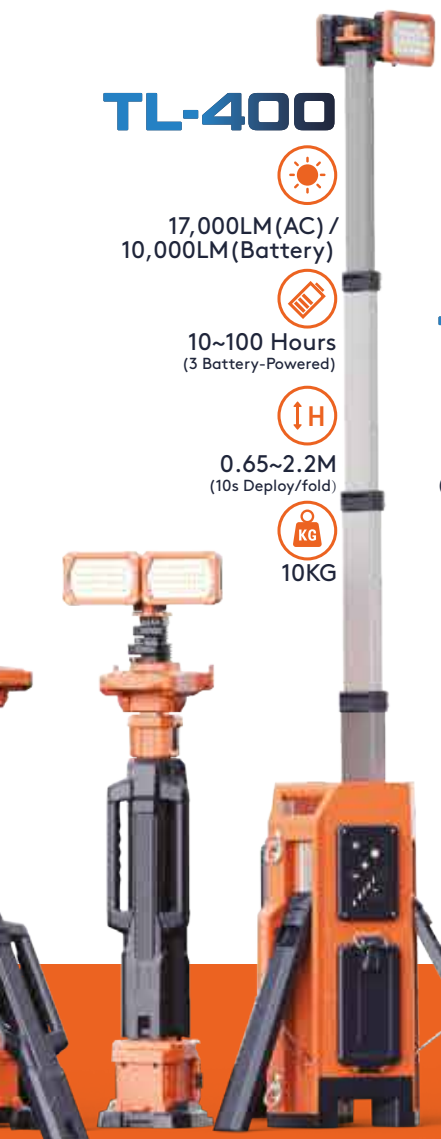

## TL-400

17,000LM (AC) /  
10,000LM (Battery)

10~100 Hours  
(3 Battery-Powered)

0.65~2.2M  
(10s Deploy/fold)

10KG

## TL-100 1.4 meters

4,000LM  
(Battery) 

4~44 Hours  
(Replaceable battery) 

0.88~1.4M  
(2s Deploy/fold) 

3KG 

## PS-200

PORTABLE SITE LIGHT

 360° Range  
Lighting

 4~44  
Hours

 6,000LM  
(Battery)

 2KG

Universal Mounting Platform

Smart Solar Power Supply